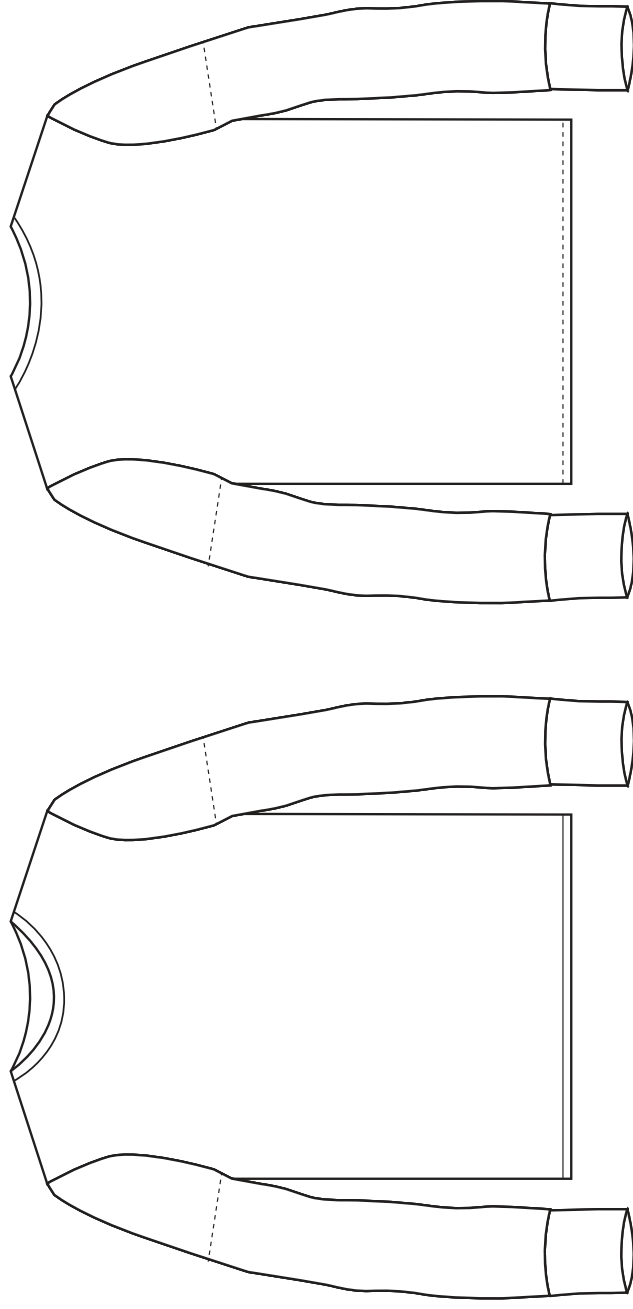

PRINT ORDER: SHIRT/ T-SHIRT

CUSTOMER:
TEAM:

ADD LOGOS

YES/NO

1 ONE COLOR:..... ☐ MULTI COLOR ☐
SMALL ☐ LARGE ☐ SMALL ☐ LARGE ☐
(10cm) (28cm)

2 ONE COLOR:..... ☐ MULTI COLOR ☐
SMALL ☐ LARGE ☐ SMALL ☐ LARGE ☐
(10cm) (28cm)

3 ONE COLOR:..... ☐ MULTI COLOR: ☐
SMALL ☐ LARGE ☐ SMALL ☐ LARGE ☐

ADD NAME

YES/NO

COLOR:..... ☐

STRAIGHT ☐ ARCHED ☐

CHOOSE FONT:.....

ADD NUMBER/INITIALS

YES/NO

COLOR: ..... ☐ MULTI COLOR ☐
SMALL ☐ LARGE ☐
(Front 10cm) (Back 20cm)

CHOOSE FONT:.....

FONTS FOR NAMES/NUMBERS

OR CUSTOMER SUPPLIED

- 1 **ABCDEFG-123456789**
  BEBAS NEUE BOLD
- 2 **ABCDEFG-123456789**
  ITC AWANT GARDE GOTHIC STD BOLD
- 3 **ABCDEFG-123456789**
  HEIMBERG BOLD ITALIC
- 4 **ABCDEFG-123456789**
  AMERICAN CAPTAIN REGULAR
- 5 **ABCDEFG-123456789**
  MY FONT REGULAR

DESCRIPTION ITEM:

SKU:

COLOR:

FRONT

BACK

SPECIAL REQUEST: